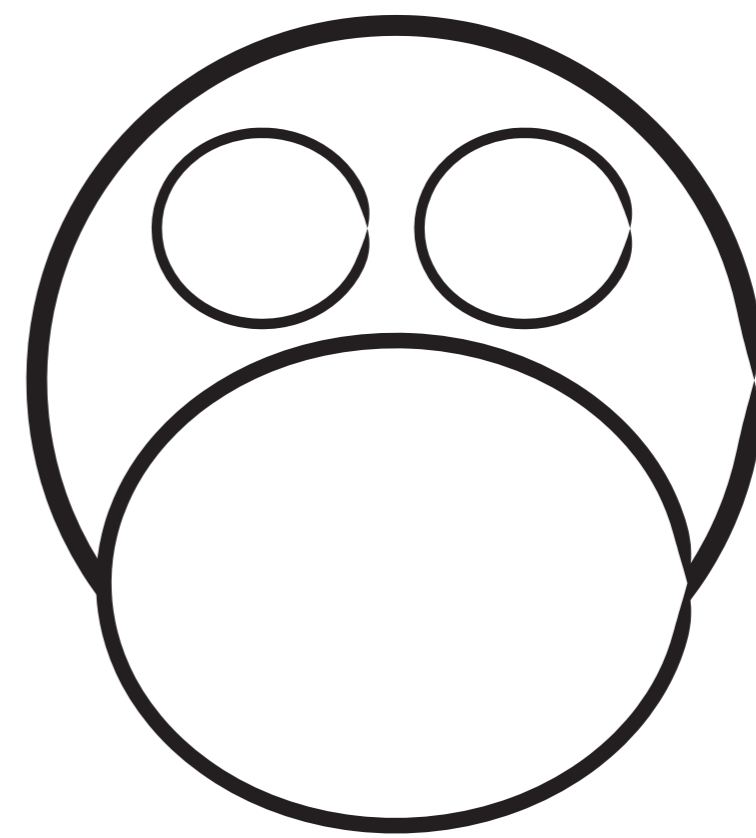

HOW TO DRAW A CHIMPANZEE

1. DRAW 1 SMALL OVAL AND 1 LARGER OVAL...

2. ADD 2 CIRCLES INSIDE THE BIG ONE!

3. THEN 2 OVALS FOR HIS EARS...

4. ADD DOTS FOR HIS NOSE AND CIRCLES FOR HIS EYES!

5. FINISH OFF WITH A BIG SMILE!