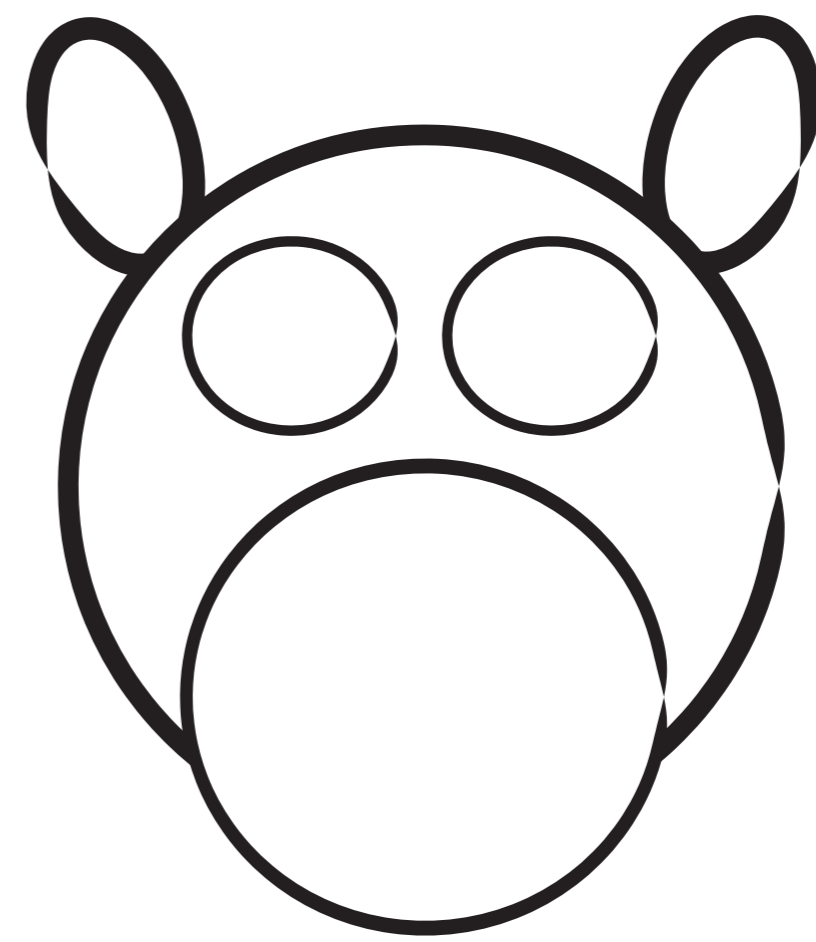

# HOW TO DRAW A

# GIRAFFE

1. DRAW 1 SMALL OVAL AND 1 LARGER OVAL...

2. ADD SOME EYES AND LITTLE OVAL EARS!

3. ADD DOTS FOR HER NOSE AND CIRCLES FOR HER EYES...

4. ADD 2 OSSICONES ON AT THE TOP OF HER HEAD!

5. FINISH OFF WITH SOME SPOTS AND A BIG SMILE!